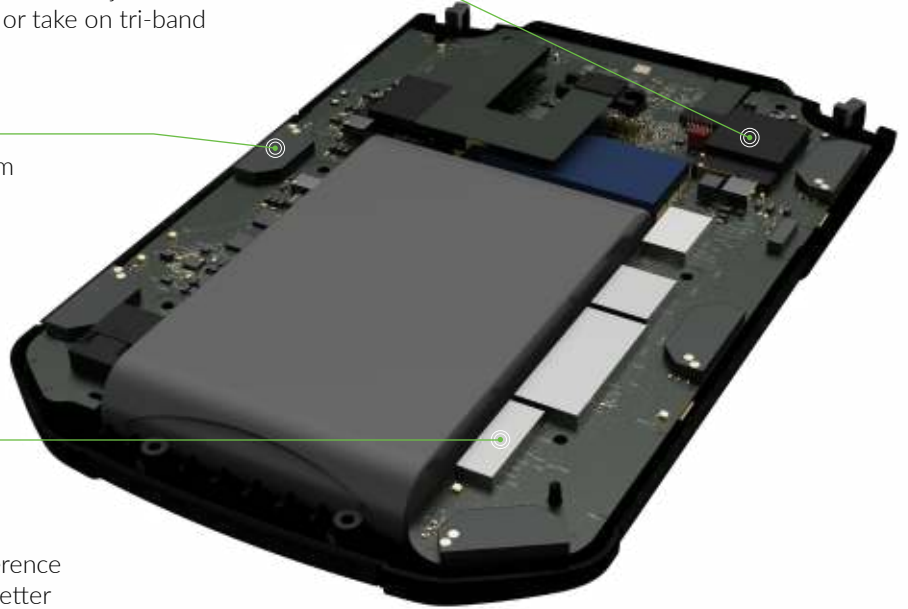

Ekahau Sidekick 2

4 Enterprise-Grade Tri-Band Wi-Fi Radios

Capture more data in less time with 4 tri-band Wi-Fi radios that scan 2.4, 5 and 6 GHz frequency bands faster than the original Sidekick scans just 2.4 and 5. Supercharge your dual-band network survey speeds or take on tri-band networks faster than you've ever surveyed before.

9 Custom Wideband 3D Antennas

Get unbeatable accuracy and reliability with 9 custom designed 3D antennas positioned for optimum omnidirectional measurement consistency. By eliminating variances between devices, you can trust the data collected is always accurate and actionable.

50 Sweeps/Second Spectrum Analyzer

See the invisible Wi-Fi spectrum from 2,400–7,125 MHz in brilliant high definition with the fastest refresh rates so you'll never miss a microsecond of interference. Capture quicker interference events and zoom in to the smallest details with 4X better resolution bandwidth.