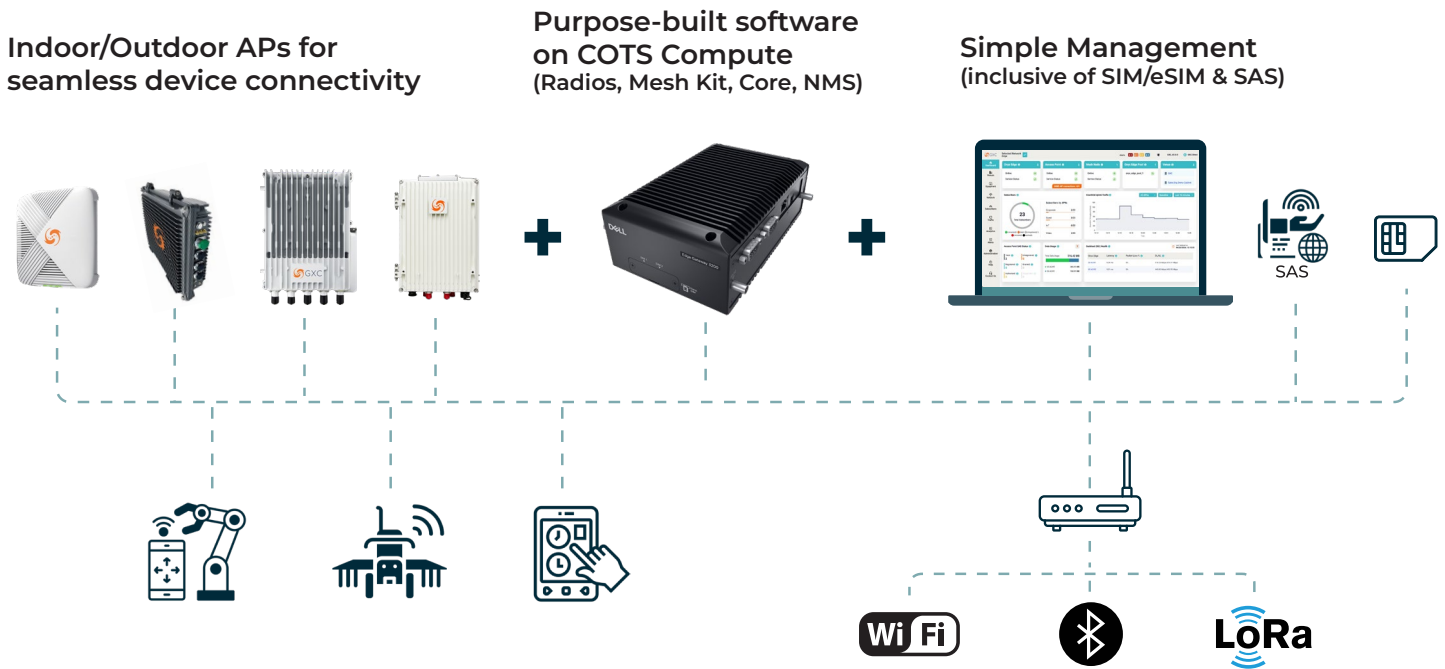

Agriculture

- Autonomous machinery
- Livestock monitoring and management
- Crop monitoring

Venues

- Emergency response, safety and secure communication
- Real-time video surveillance
- Energy monitoring

Terminals & Ports

- Operational IoT
- Automated threat detection
- Container/package tracking

Energy

- Enhanced field operations
- Remote asset monitoring and maintenance
- Smart grid management

Healthcare

- Enhanced imaging and diagnostics
- Emergency coordination
- Remote patient monitoring

Construction

- Connected workers
- Site management
- High-quality video streaming

How Does Our Solution Work?

GXC Onyx seamlessly harmonizes with all your existing and future cellular, WiFi, and Bluetooth devices. Our network hardware and software are deeply pre-integrated, enabling a myriad of connection methods from RAN, Core, NMS, SIM and SAS. And you control and manage Onyx through our expansive but intuitive enterprise console.

Our patented technology enables the GXC network to leverage interference cancellation, connecting access points in a self-forming, self-healing wireless mesh network. This approach provides seamless cellular coverage across CBRS and sub-6GHz spectrums, ensuring robust, expansive on-site connectivity.